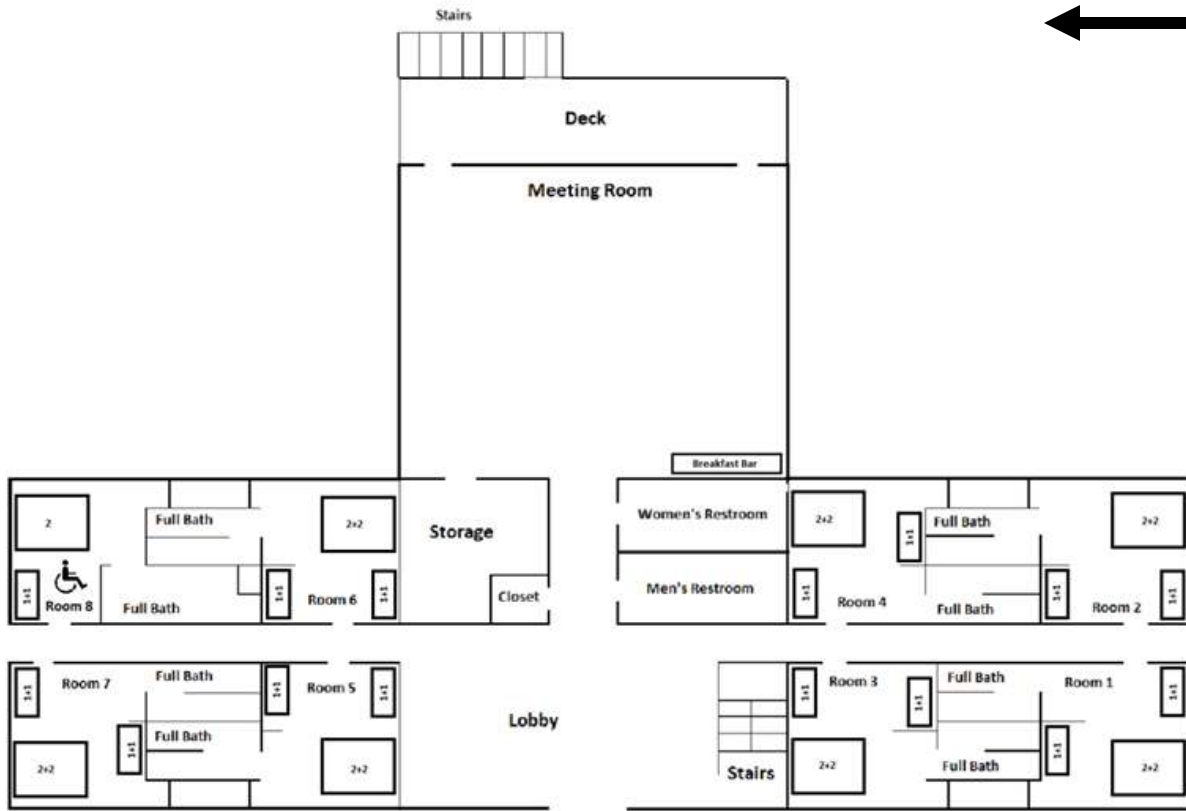

Oak View Upstairs:

Sleeps 60

Each room has:

- A restroom and shower
- Heat and A/C control

Rooms 1-7:

- 2 queen beds (bunk)
- 4 single beds (bunk)

Room 8: Handicap Accessible

- 1 queen bed
- 2 single beds (bunk)

Lobby with gas fire place

Public restrooms

Meeting Room: seats 150

- 12 Channel Sound
- 4- 6 mics
- XLR cables
- DVD Player
- Mounted Video Projector
- VGA hook up, front & back
- Podium
- 4 DI Boxes

Sleeps 30
Each room has:
A restroom and shower
Heat and A/C control
Rooms 11-13:
2 queen beds (bunk)
4 single beds (bunk)
Room 14: Handicap Accessible
2 queen beds (bunk)
2 single beds (bunk)
Open lounge area
Public restrooms

Oak View Downstairs:

Meeting Room: seats 250

- 2 channel sound
- 1-2 mics
- XLR cables
- Podium
- 8x8 stage 12" tall

Kitchen:

- Commercial stove, frig & dishwasher
- Ice Maker & Freezer
- Plates, Cups & Utensils
- Serving Dishes
- Cooking pans, kettles, etc.