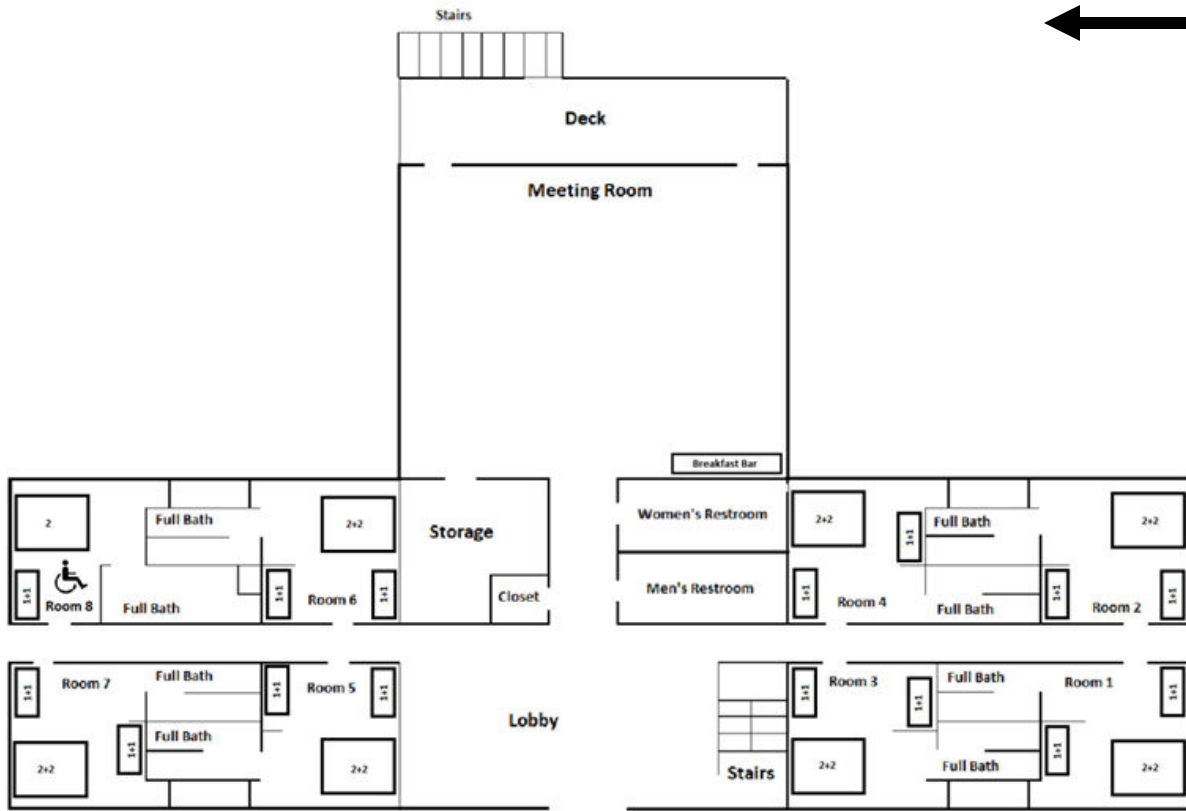

Oak View Upstairs:

Sleeps 60

Each room has:

- A restroom and shower
- Heat and A/C control

Rooms 1-7:

- 2 queen beds (bunk)
- 4 single beds (bunk)

Room 8: Handicap Accessible

- 1 queen bed
- 2 single beds (bunk)

Lobby with gas fire place

Public restrooms

Meeting Room: seats 150

- 12 Channel Sound
- 4- 6 mics
- XLR cables
- DVD Player
- Mounted Video Projector
- VGA hook up, front & back
- Podium
- 4 DI Boxes

Oak View Downstairs:

Meeting Room: seats 250

Sleeps 30

Each room has:

- A restroom and shower
- Heat and A/C control

Rooms 11-13:

- 2 queen beds (bunk)
- 4 single beds (bunk)

Room 14: Handicap Accessible

- 2 queen beds (bunk)
- 2 single beds (bunk)

Open lounge area
Public restrooms

- 2 channel sound
- 1-2 mics
- XLR cables
- Podium
- 8x8 stage 12" tall

Kitchen:

- Commercial stove, frig & dishwasher
- Ice Maker & Freezer
- Plates, Cups & Utensils
- Serving Dishes
- Cooking pans, kettles, etc.